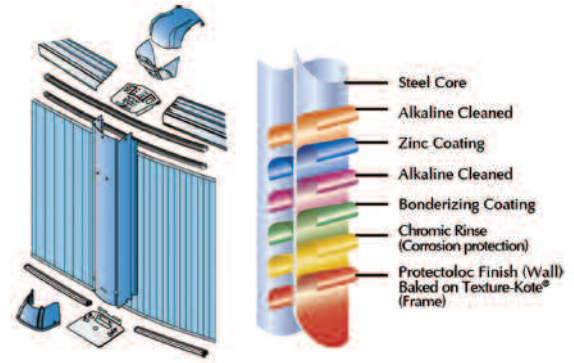

# Barrier Reef

With exceptional quality at a reasonable price, the Barrier Reef pool from Outback™ Pools features a wall pattern with a matching champagne color frame and liner. Quality construction and attractive styling make the Barrier Reef one of the most elegant above ground pools on the market!

## The Ultimate Backyard Getaway!

- Rugged 8" top rail and 6" vertical supports treated with Texture-Kote™ all-weather protective coatings.
- 2 piece resin connector and foot cover for precise fit and finish.
- Extra deep wall corrugation with exclusive Protectoloc™ Triple Wall Coating withstands even the harshest elements.
- Wall core made with heaviest gauge of steel available in the industry and double Quadra-Fold wall joints provide eight thick layers of steel at the closure.
- Stabilizer support system for easy wall installation.
- Complete resin bottom assembly for superior corrosion resistance.
- **Upgraded Barrier Reef RTS available with resin top rail.**

Resin base plates and resin based bottom rails standard on all Barrier Reef models.

The top rails, verticals, and steel wall in every Outback pool undergo a state-of-the-art protective treatment process that provides incredibly long-lasting, all-weather protection with added resistance against corrosion, scratching, and damaging UV rays.