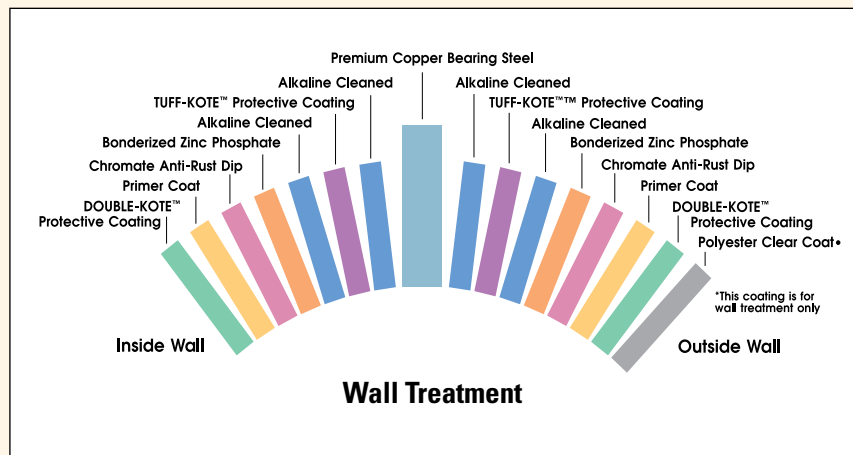

Shapes & Sizes for Every Backyard

Rounds: 24', 27', 30'

Ovals: 16' x 24', 18' x 33', 18' x 36', 18' x 39'

Teardrops: 16'/21' x 34', 18'/24' x 39'

**Teardrop liners available only in Athena II™ Snap Fast Liner*

Heavy Duty Loc-Tite Construction

Quality Wall & Frame Features

- Exceptional Durability
- Corrosion Resistant
- Weatherization Protection

Extra Wide Entry Steps
For safety & convenience

Sunset Cove™
Full Print Premium Variable Depth